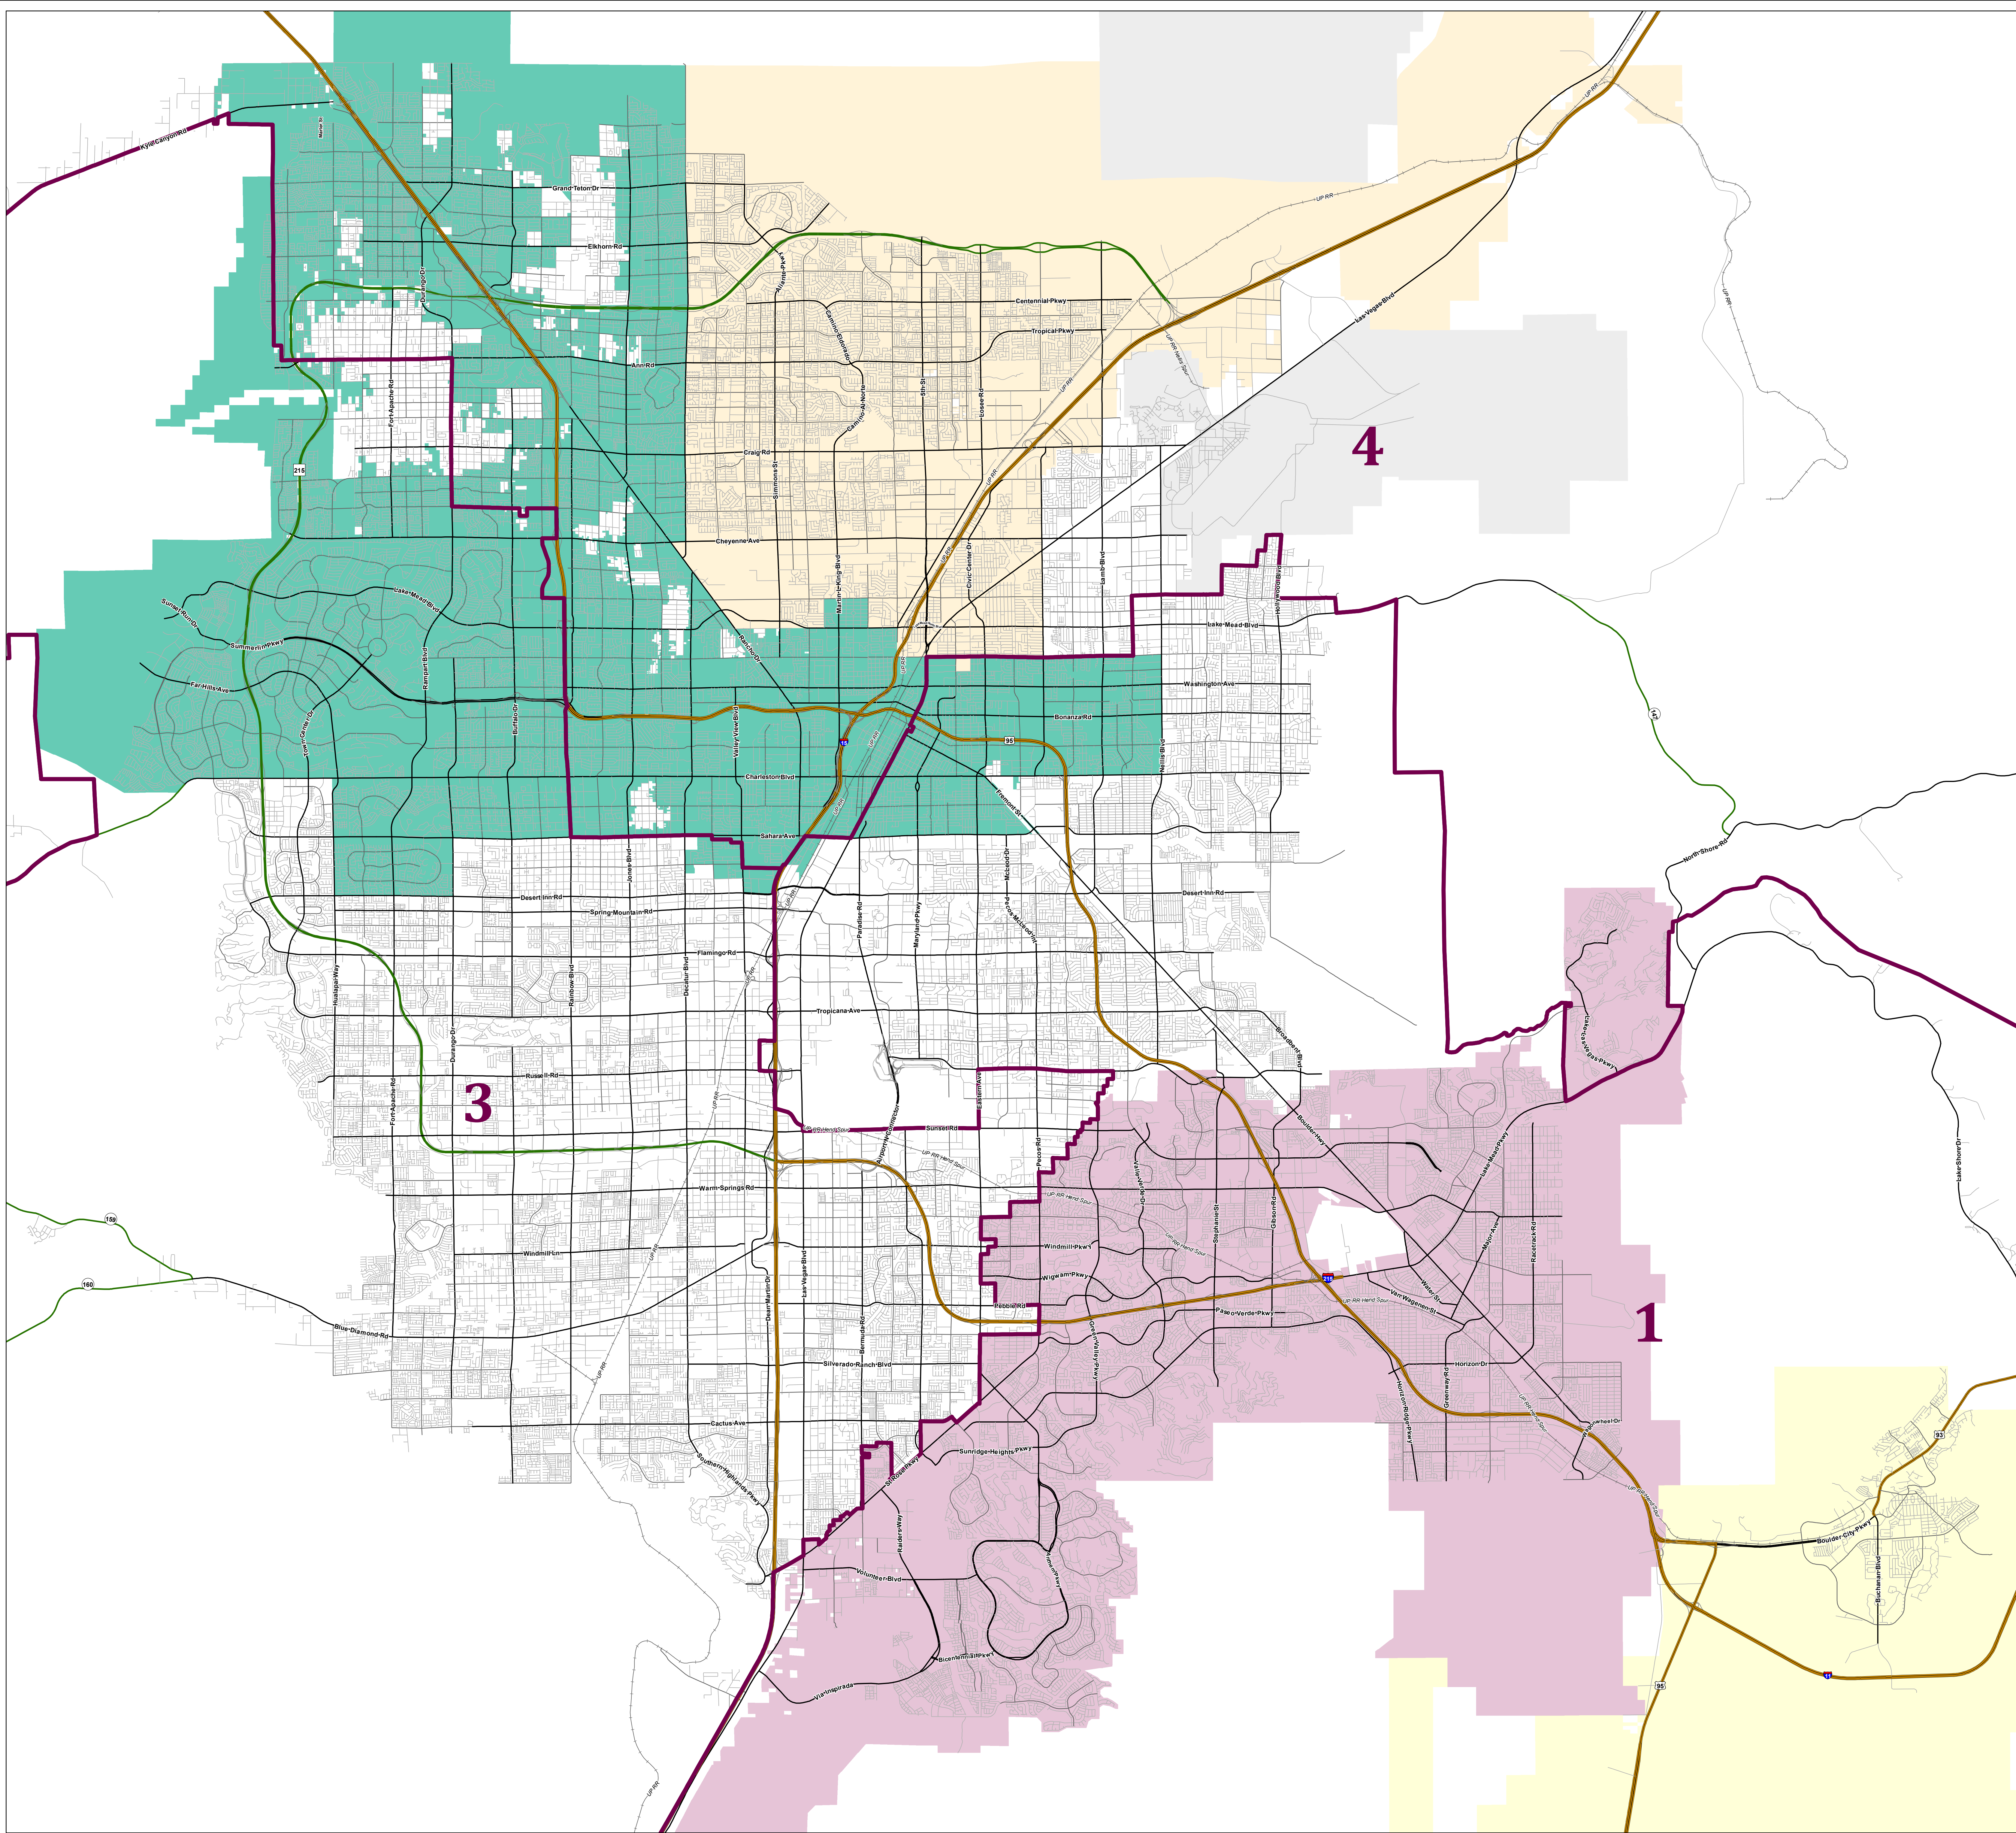

Congressional Districts

Las Vegas Valley
Clark County, Nevada

GEOGRAPHIC
INFORMATION
SYSTEMS

- Congressional Lines
- Streets**
 - Major Highway
 - Highway
 - Major Street
 - Collector
 - Local
 - Ramp
 - Railroad
- Cities**
 - Unincorporated Clark County
 - Boulder City
 - City of Henderson
 - City of Las Vegas
 - City of North Las Vegas
 - Nellis AFB
- Congressional District Elected Officials**
 - 1 - Dina Titus (D)
 - 3 - Susie Lee (D)
 - 4 - Steven A. Horsford (D)

Date: 11/18/2023

Clark County
Vicinity Map - No Scale

This information is for display purposes only. No liability is assumed as to the accuracy of the data delineated herein.